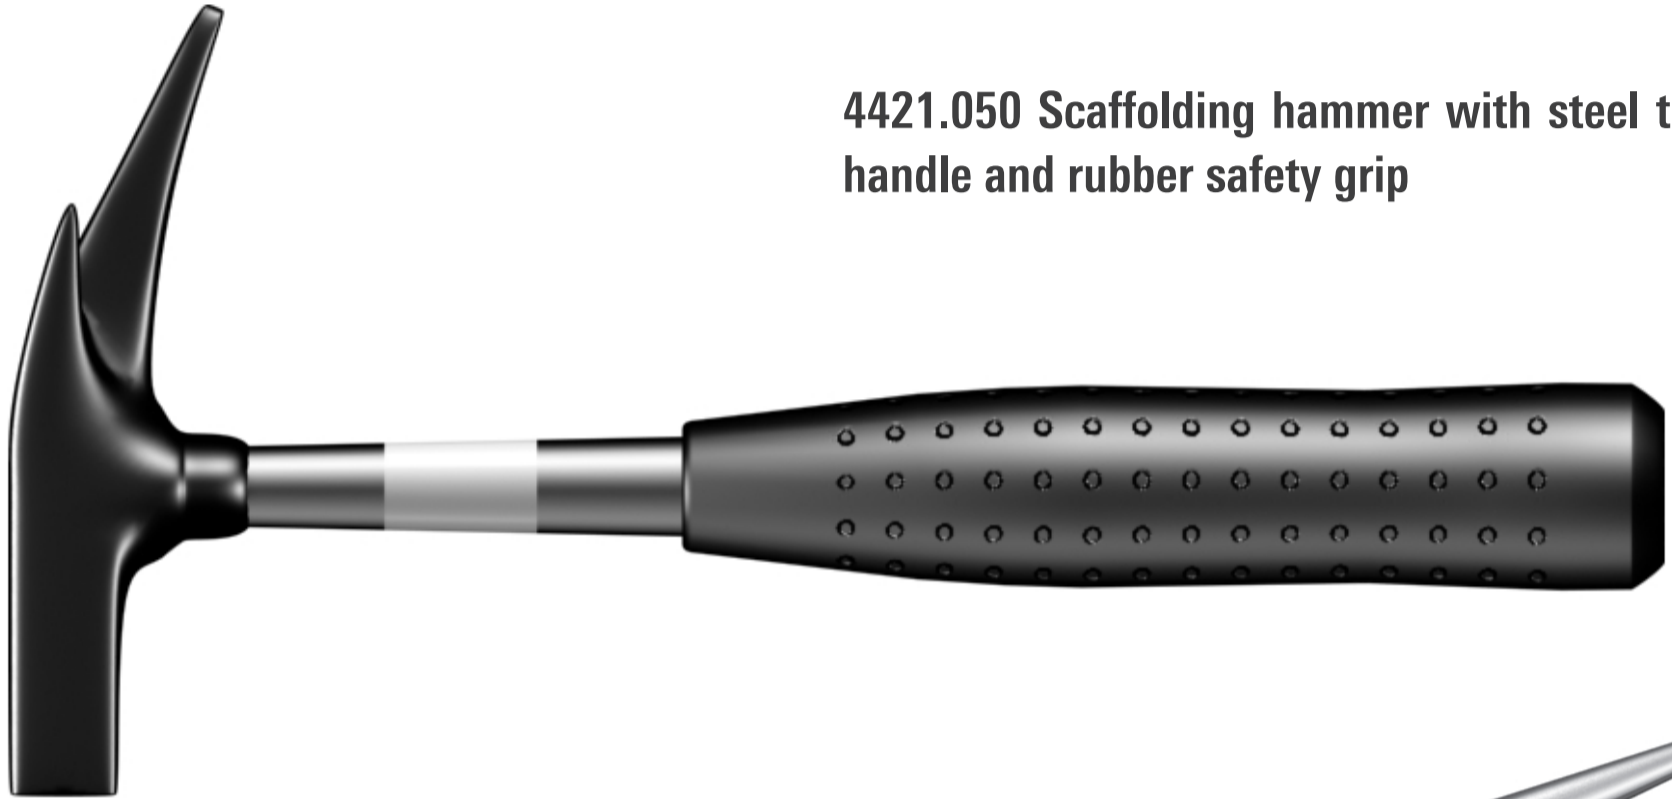

# SCAFFOLDING TOOLS

## Precise engineered tools

4421.050 Scaffolding hammer with steel tube handle and rubber safety grip

4747.000 Ratchet wrench 19mm / 22mm

4740.019 Ratchet wrench with reinforced head

**LAYHER PTY LTD**  
Ph 1300 136 026  
[info@layher.com.au](mailto:info@layher.com.au)  
[www.layher.com.au](http://www.layher.com.au)  
**AUSTRALIA**