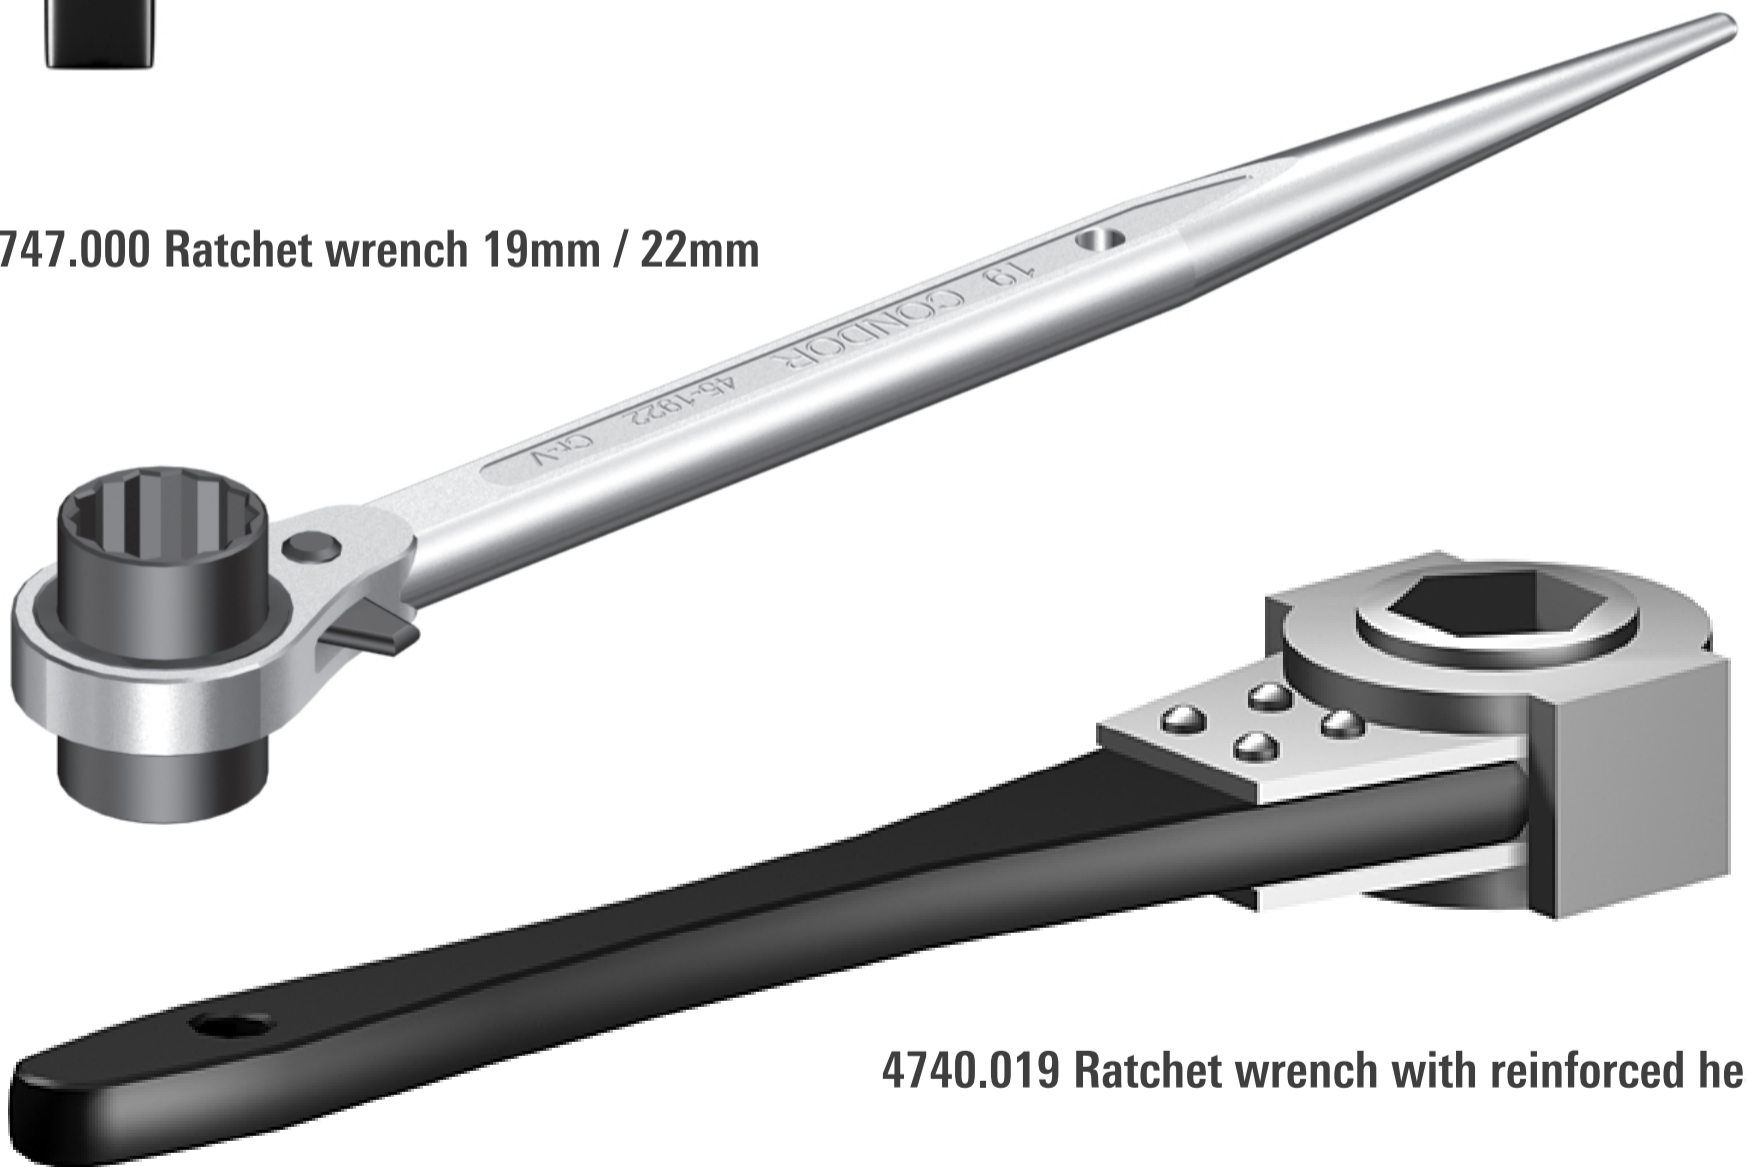

# SCAFFOLDING TOOLS

## Precise engineered tools

4421.050 Scaffolding hammer with steel tube handle and rubber safety grip

4747.000 Ratchet wrench 19mm / 22mm

4740.019 Ratchet wrench with reinforced head

**LAYHER PTY LTD**  
Ph 1300 136 026  
[info@layher.com.au](mailto:info@layher.com.au)  
[www.layher.com.au](http://www.layher.com.au)  
**AUSTRALIA**